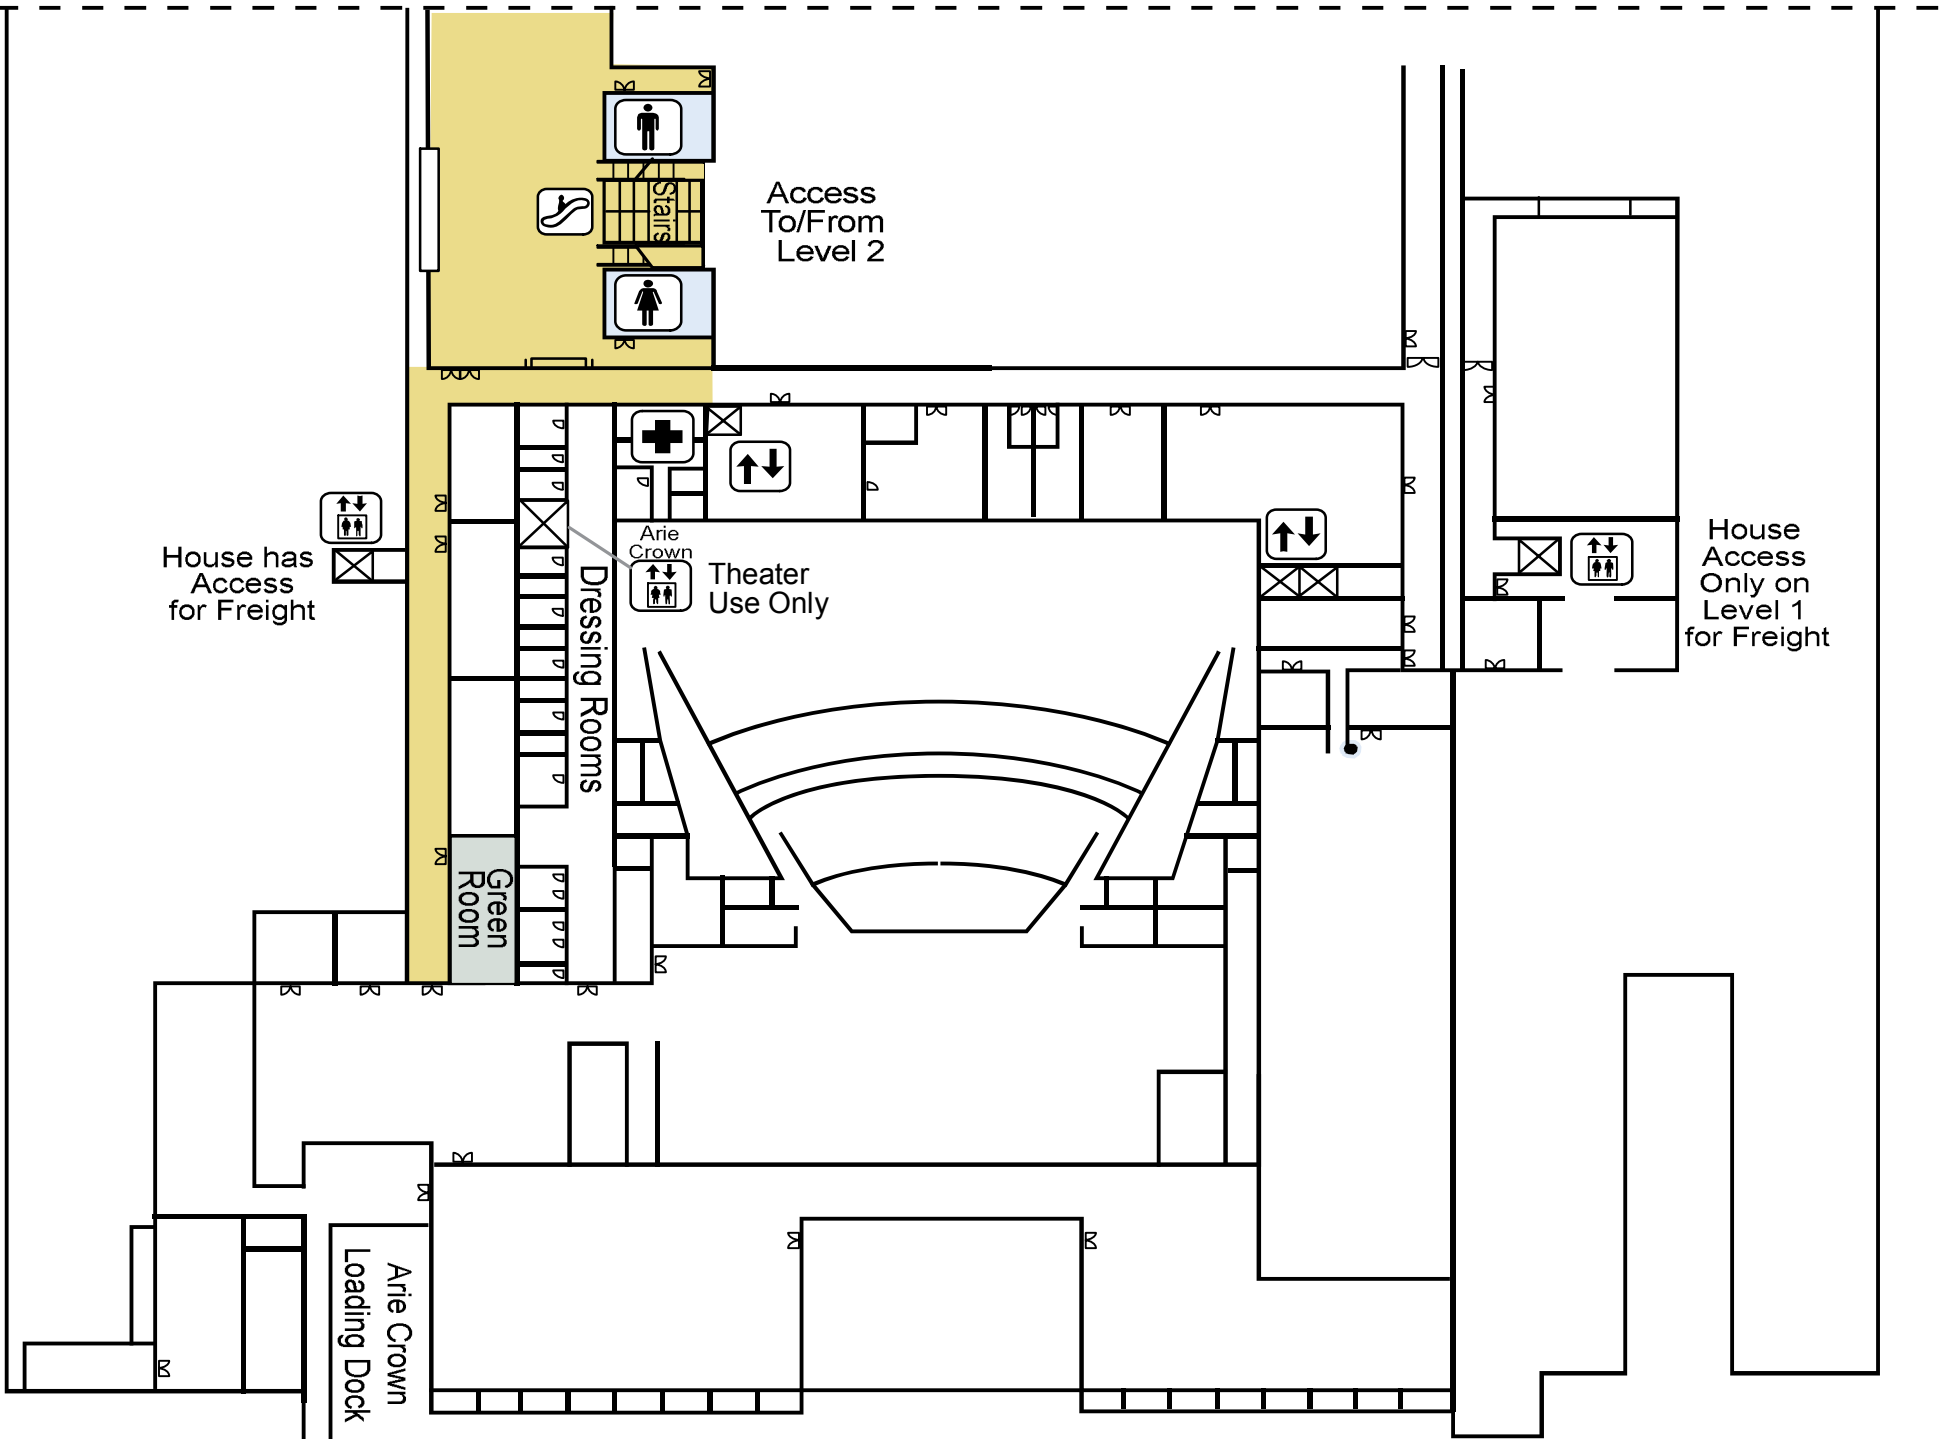

Attachment 1 - Lakeside Level 1

Access To/From Level 2

House has Access for Freight

Arie Crown Theater Use Only

House Access Only on Level 1 for Freight

Dressing Rooms

Green Room

Arie Crown Loading Dock