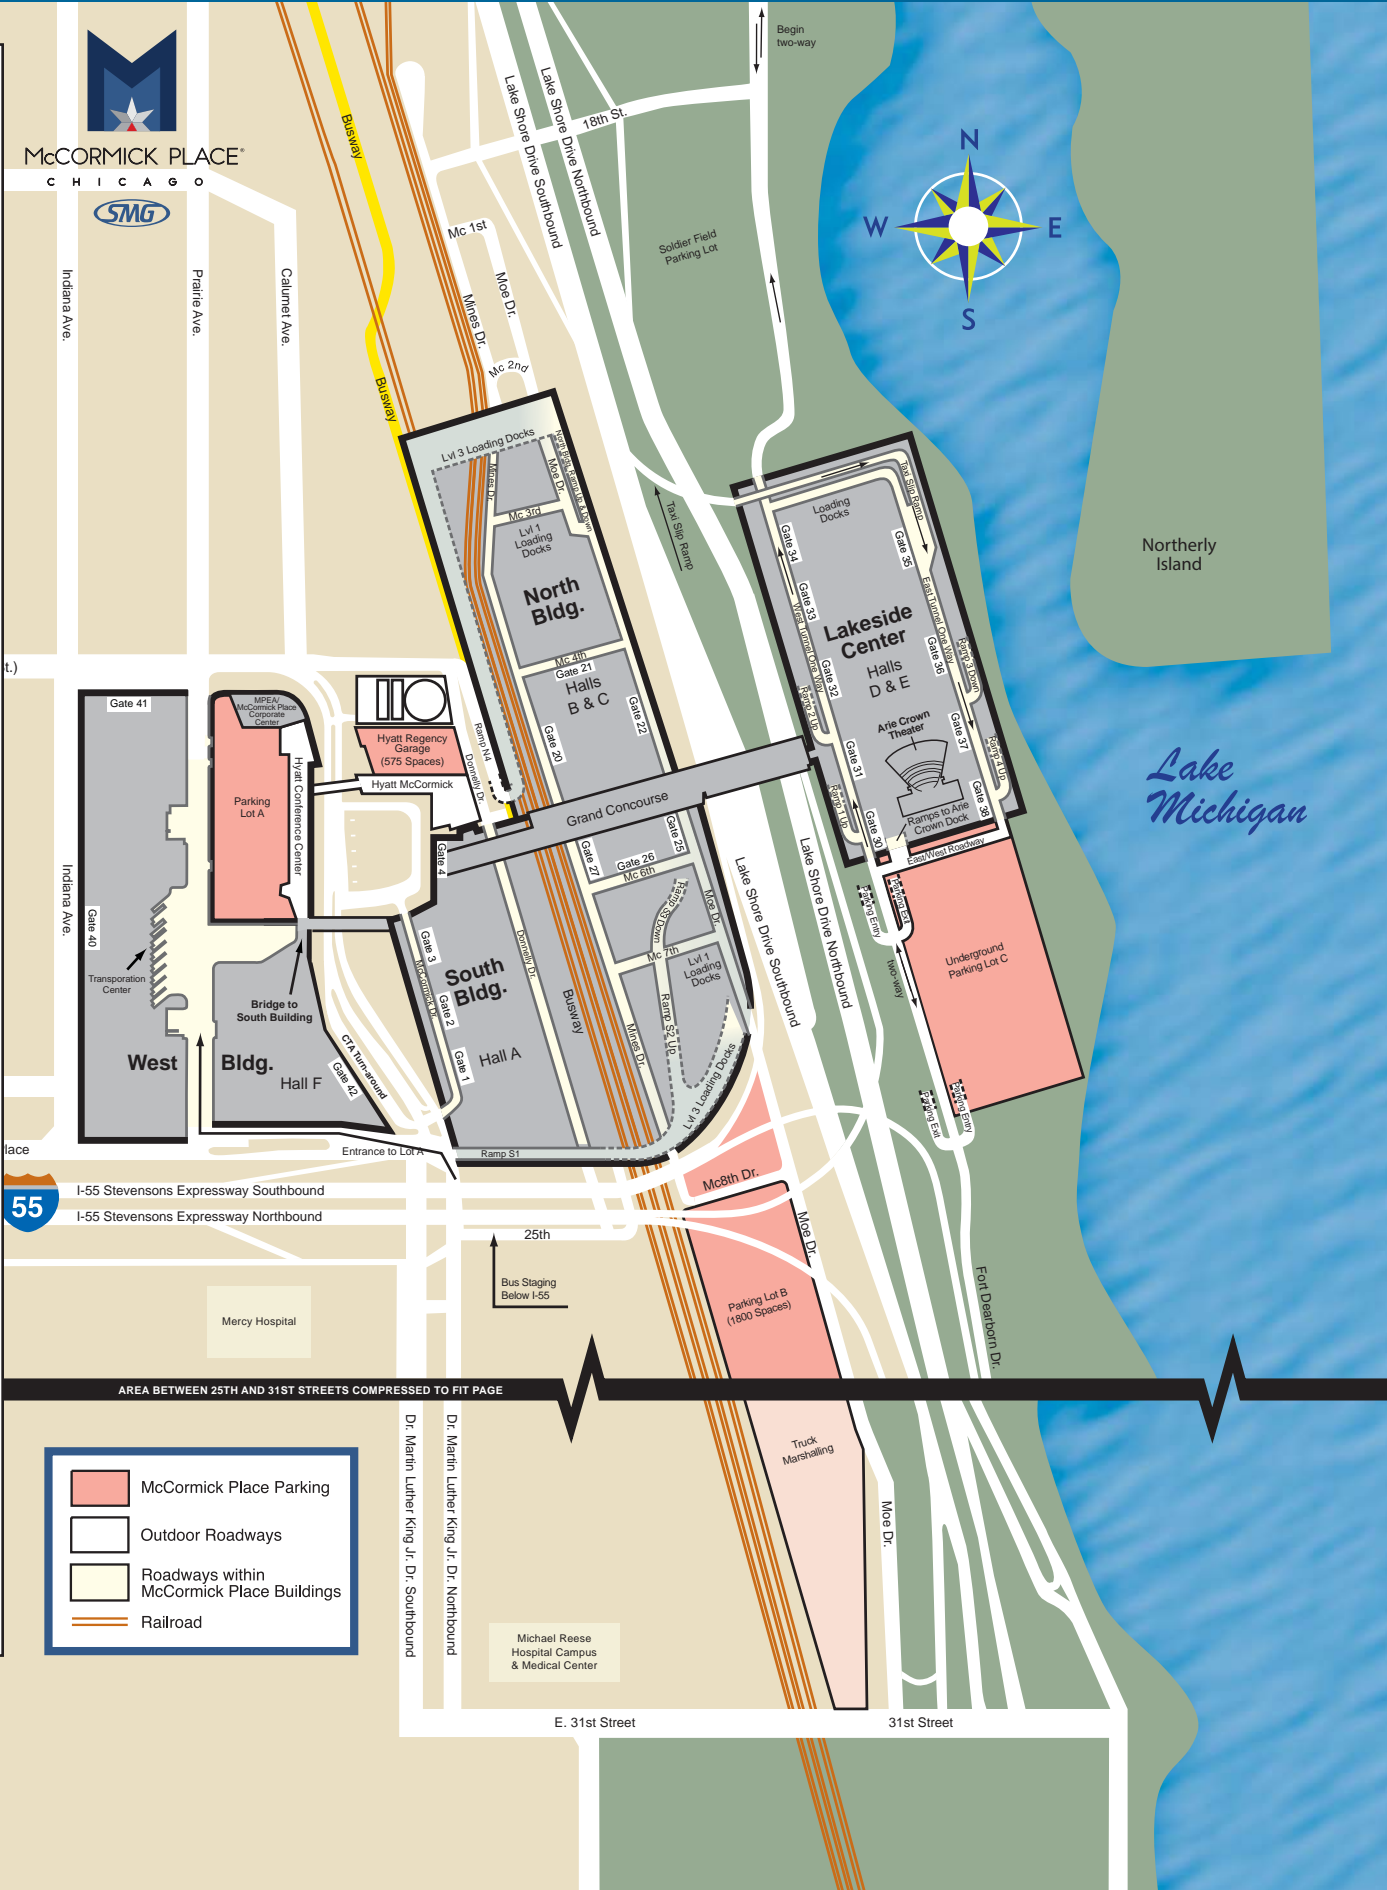

McCormick Place Transportation Gates

TRANSPORTATION ENTRANCE GATES

LAKESIDE CENTER

GATE 30
Taxi Drop Off/Pick Up
Accessible Drop Off/
Pick Up

GATE 31 - 34
Hotel Shuttle

GATE 37
Taxi Drop Off
Accessible Drop Off

GATE 38
Limo/Private Charter

SOUTH BUILDING

GATE 1 - 3
Hotel Shuttle

GATE 4
Taxi Drop Off/Pick Up
Accessible Drop Off/
Pick Up

GATE 25
Accessible Drop Off

GATE 26
Private Charter

GATE 27
Limo

NORTH BUILDING

GATE 20 - 21
Hotel Shuttle/Limo/
Private Charter
Accessible Drop Off/
Pick Up

GATE 22
Taxi Drop Off/Pick Up

WEST BUILDING

GATE 40
Taxi Drop Off/Pick Up
Accessible Drop Off/
Pick Up

GATE 41
Valet
Accessible Drop Off/
Pick Up

GATE 42
Private Charter
Accessible Drop Off/
Pick Up

GATE 43 - 44
Hotel Shuttle

	McCormick Place Parking
	Outdoor Roadways
	Roadways within McCormick Place Buildings
	Railroad

AREA BETWEEN 25TH AND 31ST STREETS COMPRESSED TO FIT PAGE