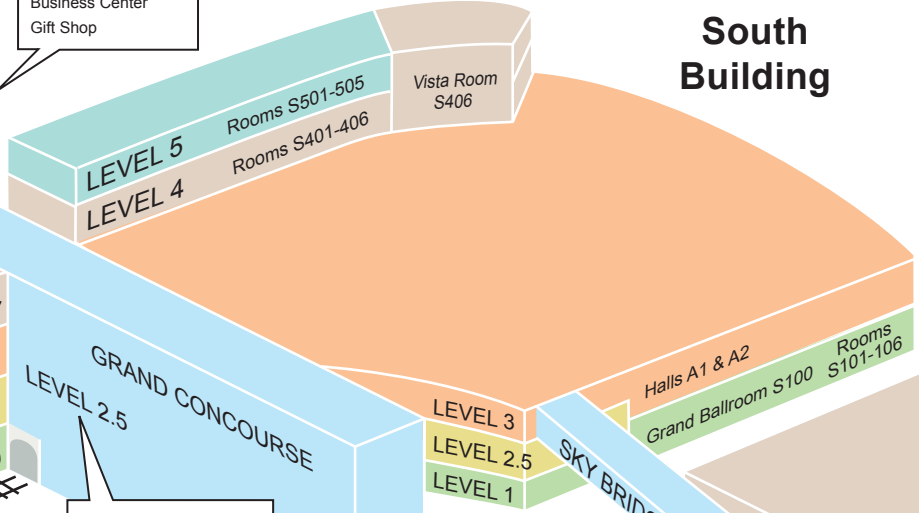

Lakeside Center (East Building)

Level 2
Arie Crown Theater
Food Service
Business Center
Gift Shop

South Building

West Building

Level 2
Food Court/
Restaurant
Business Center
Gift Shop

North Building

Level 2
Food Service

Level 2.5
Food Court/Restaurant
Gift Shop
Business Center
METRA Entrance