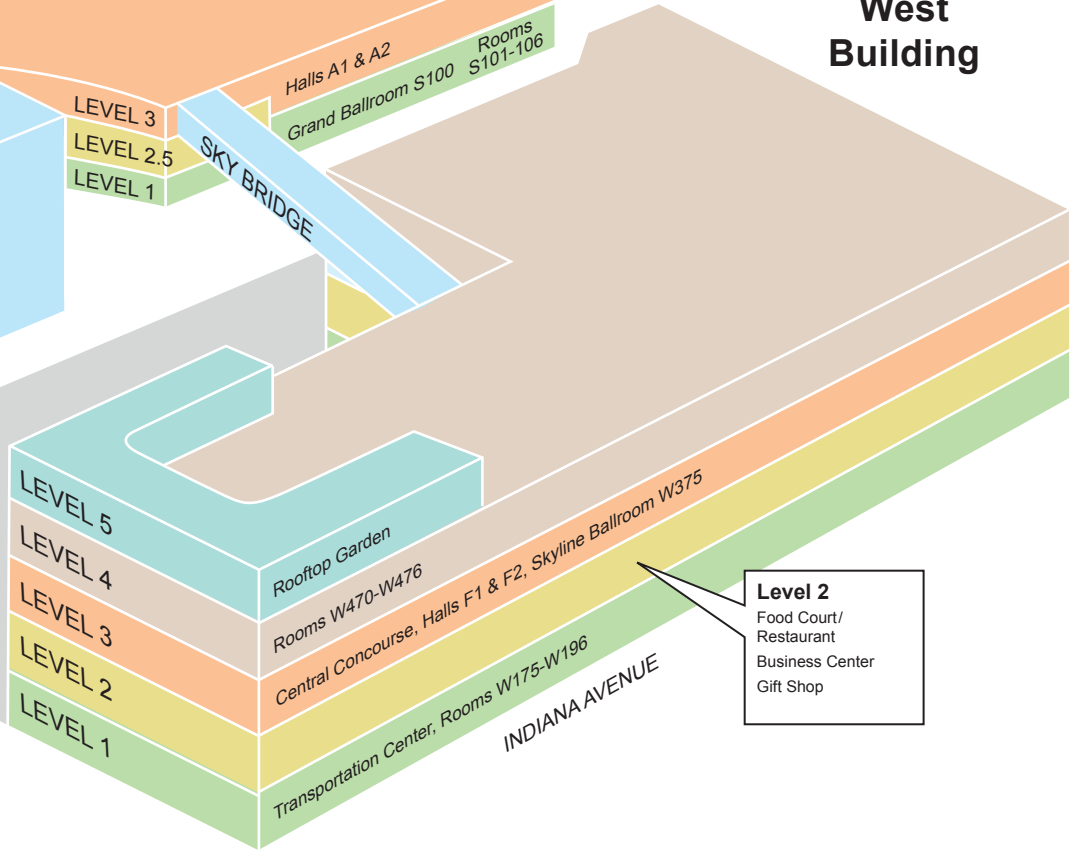

Lakeside Center (East Building)

Level 2
Arie Crown Theater
Food Service
Business Center
Gift Shop

South Building

West Building

Level 2
Food Court/
Restaurant
Business Center
Gift Shop

North Building

Level 2
Food Service

Level 2.5
Food Court/Restaurant
Gift Shop
Business Center
METRA Entrance