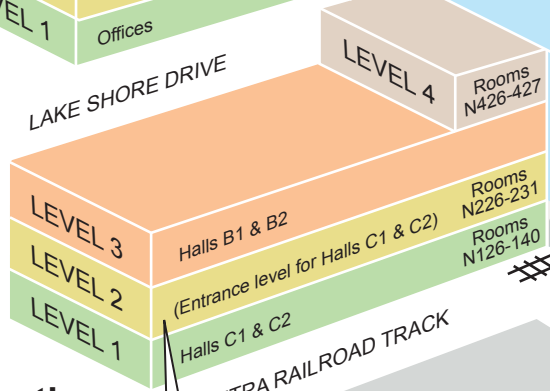

Lakeside Center (East Building)

Level 2
Arie Crown Theater
Food Service
Business Center
Gift Shop

South Building

West Building

Level 2
Food Court/
Restaurant
Business Center
Gift Shop

North Building

Level 2
Food Service

Level 2.5
Food Court/Restaurant
Gift Shop
Business Center
METRA Entrance