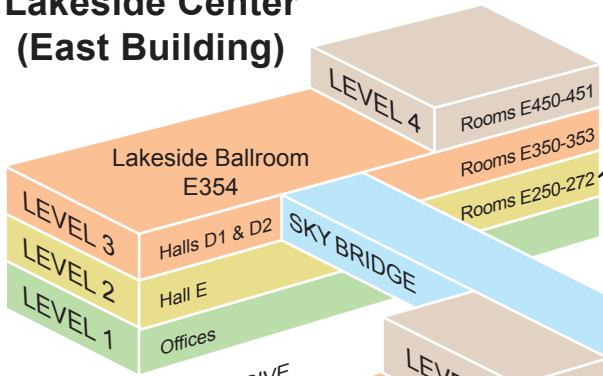

Lakeside Center (East Building)

Level 2
Arie Crown Theater
Food Service
Business Center
Gift Shop

South Building

West Building

Level 2
Food Court/
Restaurant
Business Center
Gift Shop

North Building

Level 2
Food Service

Level 2.5
Food Court/Restaurant
Gift Shop
Business Center
METRA Entrance